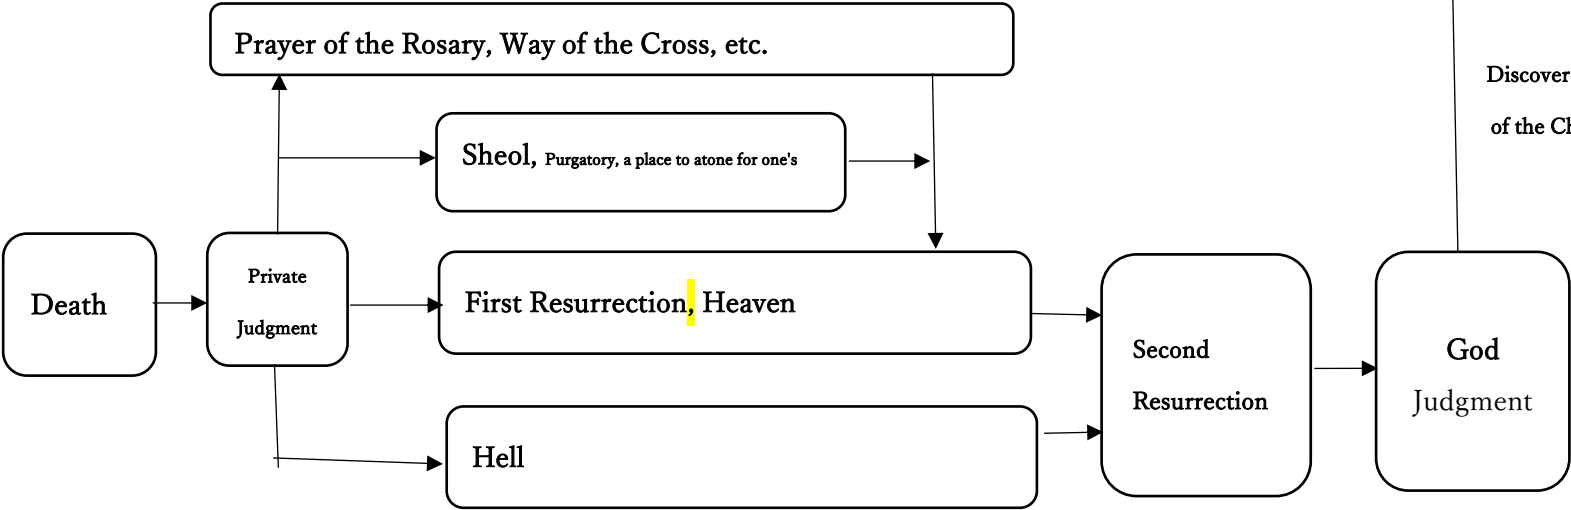

John's Revelation Outline drawing

1. Flow about Humanity

- \*More severe than the tribulation that occurred before the Exodus journey began.
- \*The coming of the age of the loss of faith.

2. Flow about after death of a person

\*Like a wise maiden, make preparations for the world to come.

People will resemble the resurrected Jesus.

Discover the rightness of the Christian faith.

\*The foundation of the soul is those who imitate the Lord (heart, word, deed, and prayer)

Live in this life with hope in the grace of the Lord's death and resurrection